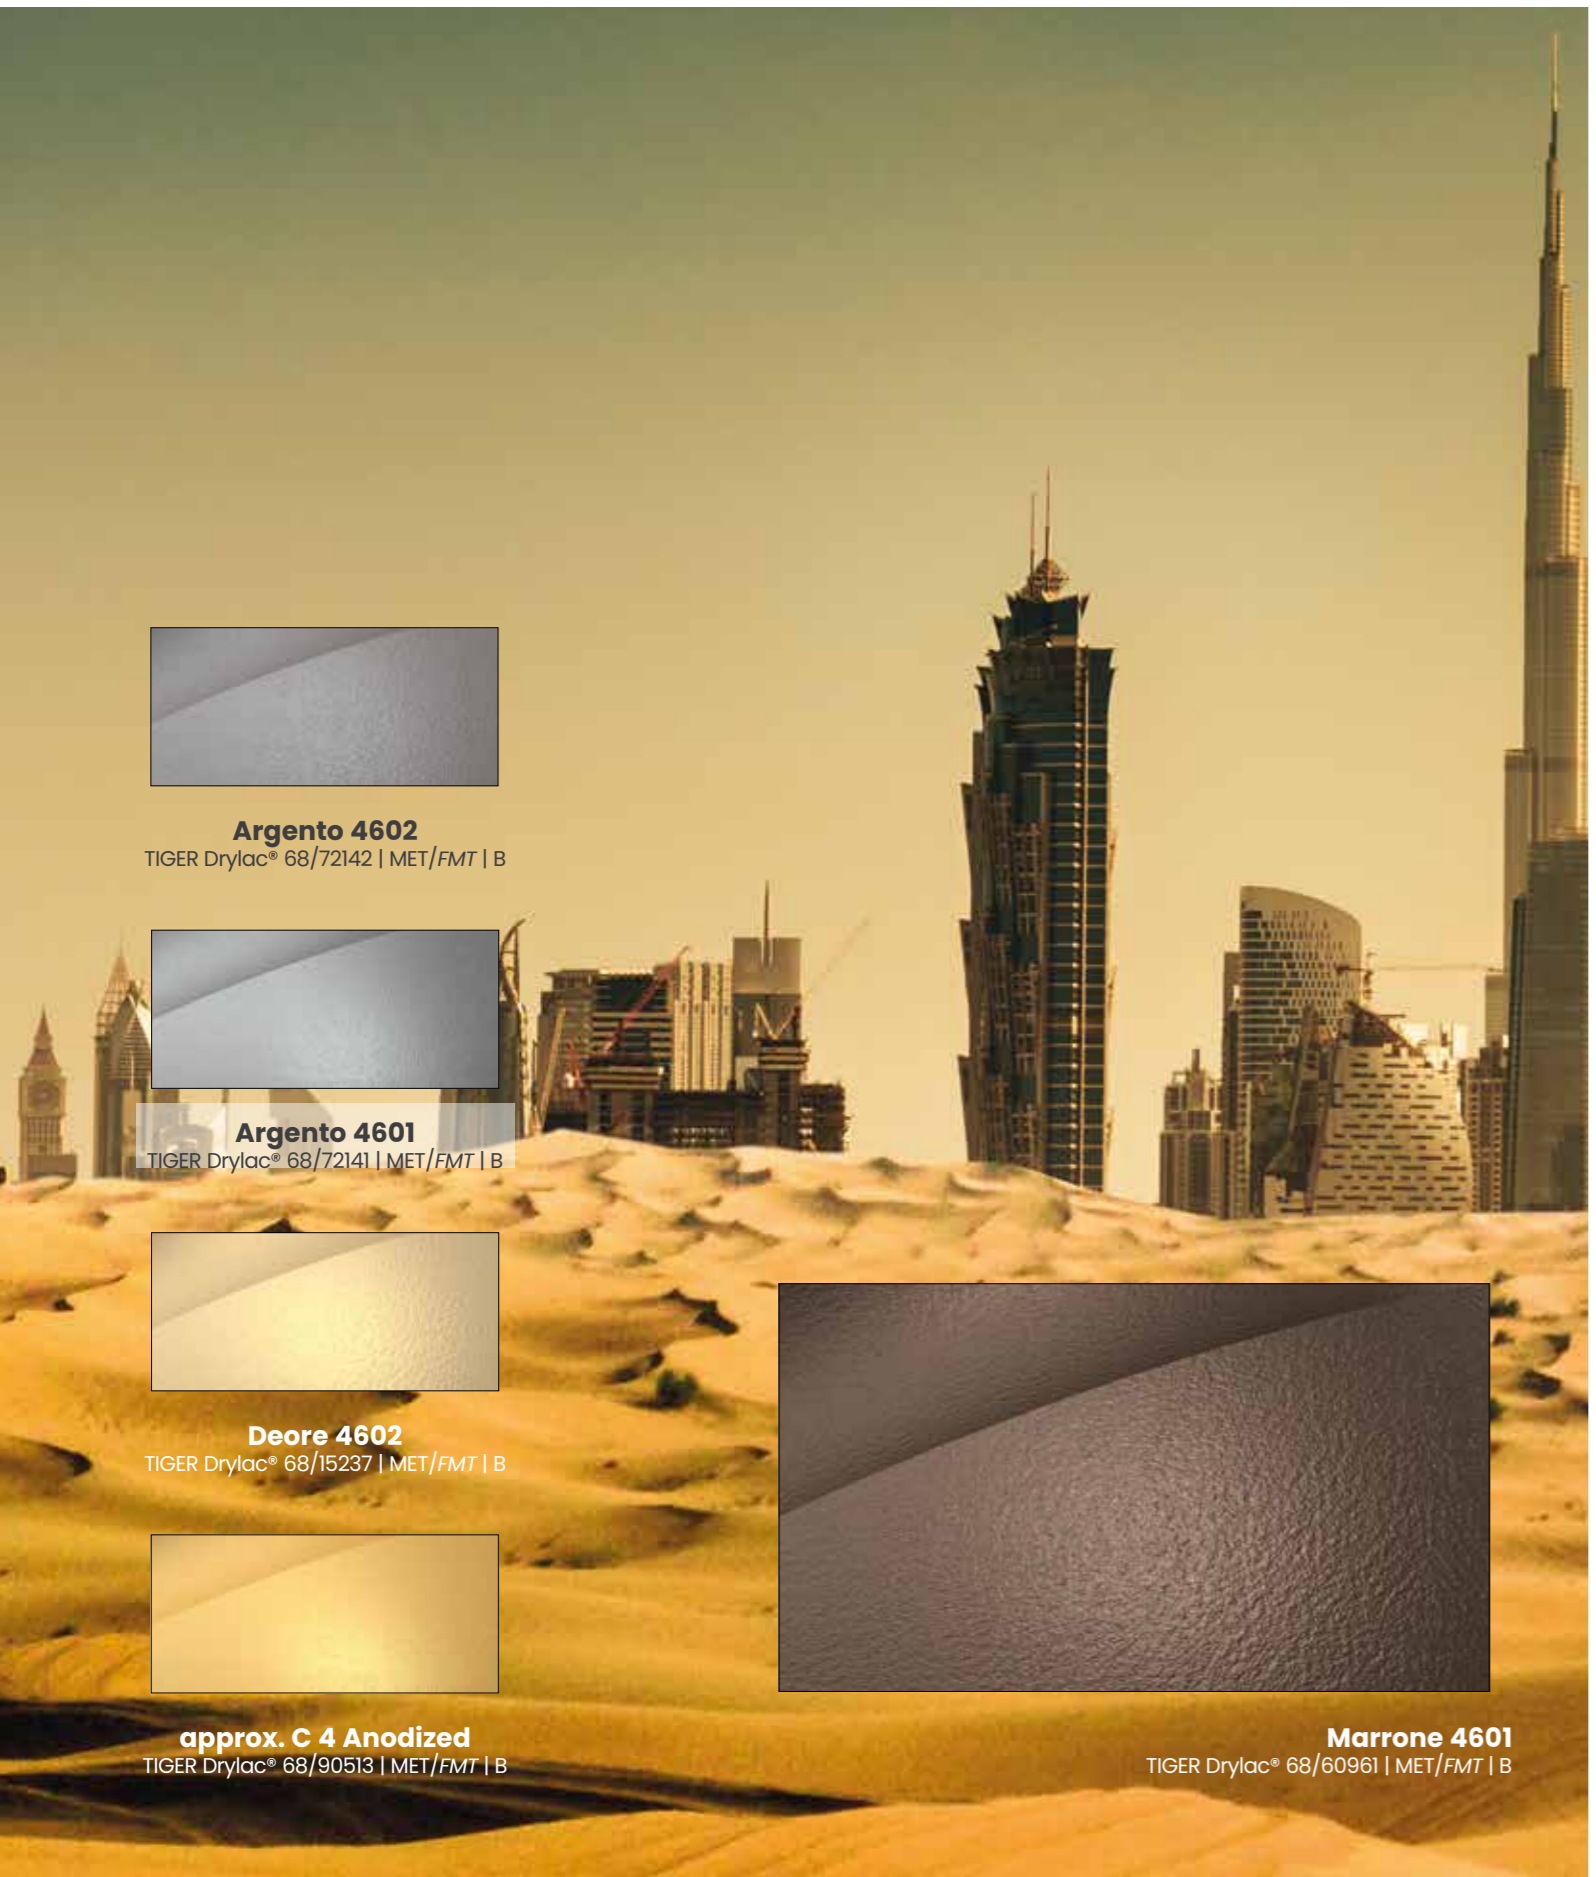

TIGER Drylac®

Super Durable Powder Coating for Metal Facades & Steel Construction

Actual Powder Coated Samples

ONLINE VERSION: The colors/effects shown here will deviate from the original color/effect due to screen technology.
MET/FMT = Metallic flat matte | SM/FMT = Smooth flat matte